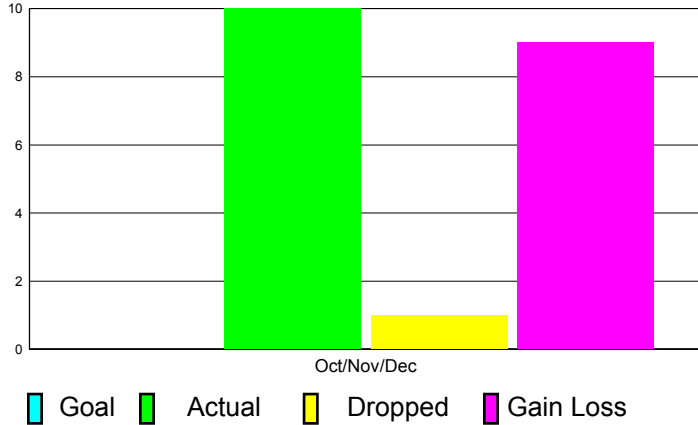

## CLUBS

Club Results  
2011-2012

Clubs  
2010-2011

Month	New Club Goal	Actual New Clubs	Actual Dropped Clubs	Gain/Loss of Clubs	Gain/Loss of Clubs
Oct/Nov/Dec	0	10	1	9	-1
<b>Totals</b>	<b>0</b>	<b>10</b>	<b>1</b>	<b>9</b>	<b>-1</b>

### Club Results 2011-2012

Goal, New, Dropped, Gain/Loss