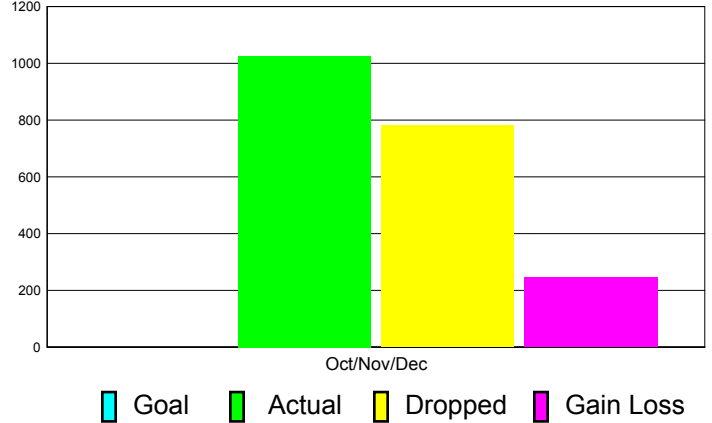

### YTD Status Quo Clubs 2010-2011

Status Quo Clubs Compared to Status Quo Members

## MEMBERSHIP

Membership Results  
2011-2012

Membership  
2010-2011

Month	Net Memb Goal	Actual New Memb	Actual Dropped Memb	Gain/Loss of Memb	Gain/ Loss of Memb
Oct/Nov/Dec	0	1026	781	245	477
<b>Totals</b>	<b>0</b>	<b>1026</b>	<b>781</b>	<b>245</b>	<b>477</b>

### Membership Results 2011-2012

Goal, New, Dropped, Gain/Loss