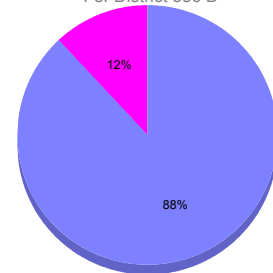

Gender Comparison 2010-2011

For District 356 B

Oct/Nov/Dec

■ Male   ■ Female